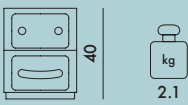

COMPONIBILI SMILE 1969

Design Anna Castelli Ferrieri

Smile personalization by Fabio Novembre 2017 tribute to Anna Castelli Ferrieri

4924

4925

4926

MATERIAL

Batch-dyed ABS