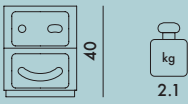

COMPONIBILI SMILE 1969

Design Anna Castelli Ferrieri

Smile personalization by Fabio Novembre 2017 tribute to Anna Castelli Ferrieri

4924

4925

4926

MATERIAL

Batch-dyed ABS