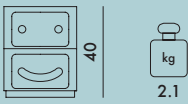

COMPONIBILI SMILE 1969

Design Anna Castelli Ferrieri

Smile personalization by Fabio Novembre 2017 tribute to Anna Castelli Ferrieri

4924

4925

4926

MATERIAL

Batch-dyed ABS