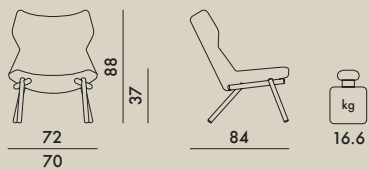

6086

LEGS

Steel tubes painted with polyester epoxy

B White
N Black
R Red

SEAT

Fabric-covered polyurethane foam