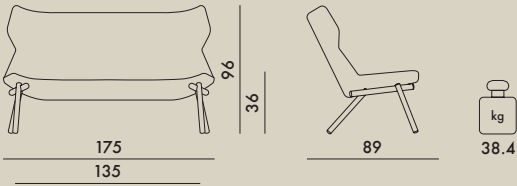

Dimensions of customised fabric to cover a single piece:
armchair: 140x180 cm. sofa: 140x800 cm.

EN 1022 2005	Compliant
EN 16139 2013	Compliant
EN 1728:2012	level reached
6.1.5	(maximum level) L2
6.1.6	(maximum level) L2
6.1.7	(maximum level) L2
6.1.8	(maximum level) L2
6.2.5	(maximum level) L2
6.4	(maximum level) L2
6.5	(maximum level) L2
6.24	(maximum level) L2

6086

1	14.7	0.410	76X76X71
1	7.0	0.183	71X66X39

6085

LEGS

Steel tubes painted with polyester epoxy

SEAT

Fabric-covered polyurethane foam

COVER

6085

1	44.0	1.082	76X80X178
1	8.8	0.2	95X60X35

EN 1022 2005	Compliant
EN 16139 2013	Compliant
EN 1728:2012	level reached
6.1.5	(maximum level) L2
6.1.6	(maximum level) L2
6.1.7	(maximum level) L2
6.1.8	(maximum level) L2
6.2.5	(maximum level) L2
6.4	(maximum level) L2
6.5	(maximum level) L2
6.2.4	(maximum level) L2