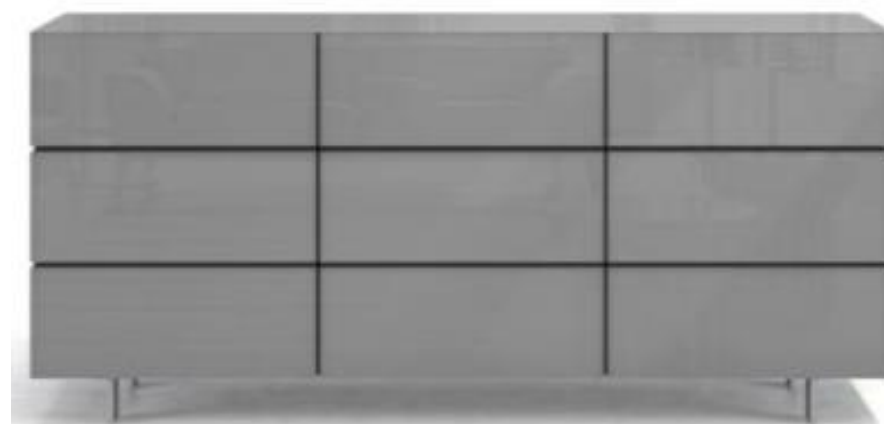

Collection GLOBO

design Studio Roche Bobois

Buffet – Sideboard – Aparador