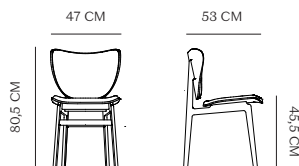

Available with front upholstery or full upholstery

DIMENSIONS

H 80,5 cm / W 47 cm / D 53 cm / SH 45,5 cm

MATERIALS

Hand-crafted solid oak frame. Seat and back laminated oak veneer. Water-based clear lacquer.