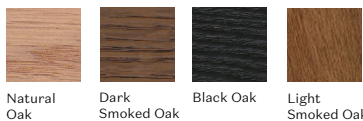

Elephant Stool comes with a seat of moulded oak veneer, resting on a wooden base of massive oak. The stool is available without upholstery as well as with different upholstery options.

FRAME VARIATIONS

Natural Oak Dark Smoked Oak Black Oak Light Smoked Oak

UPHOLSTERY

Recommended fabrics and leathers:

CAT 1 Nina Barnum Velvet Cura	CAT 2 Fame Remix Re-Wool Canvas	CAT 3 Hallingdal Steelcut Trio Fiord Ultra	CAT 4 Dunes Spectrum/Noir	CAT 5 Sheepskin
--	--	---	--	---------------------------