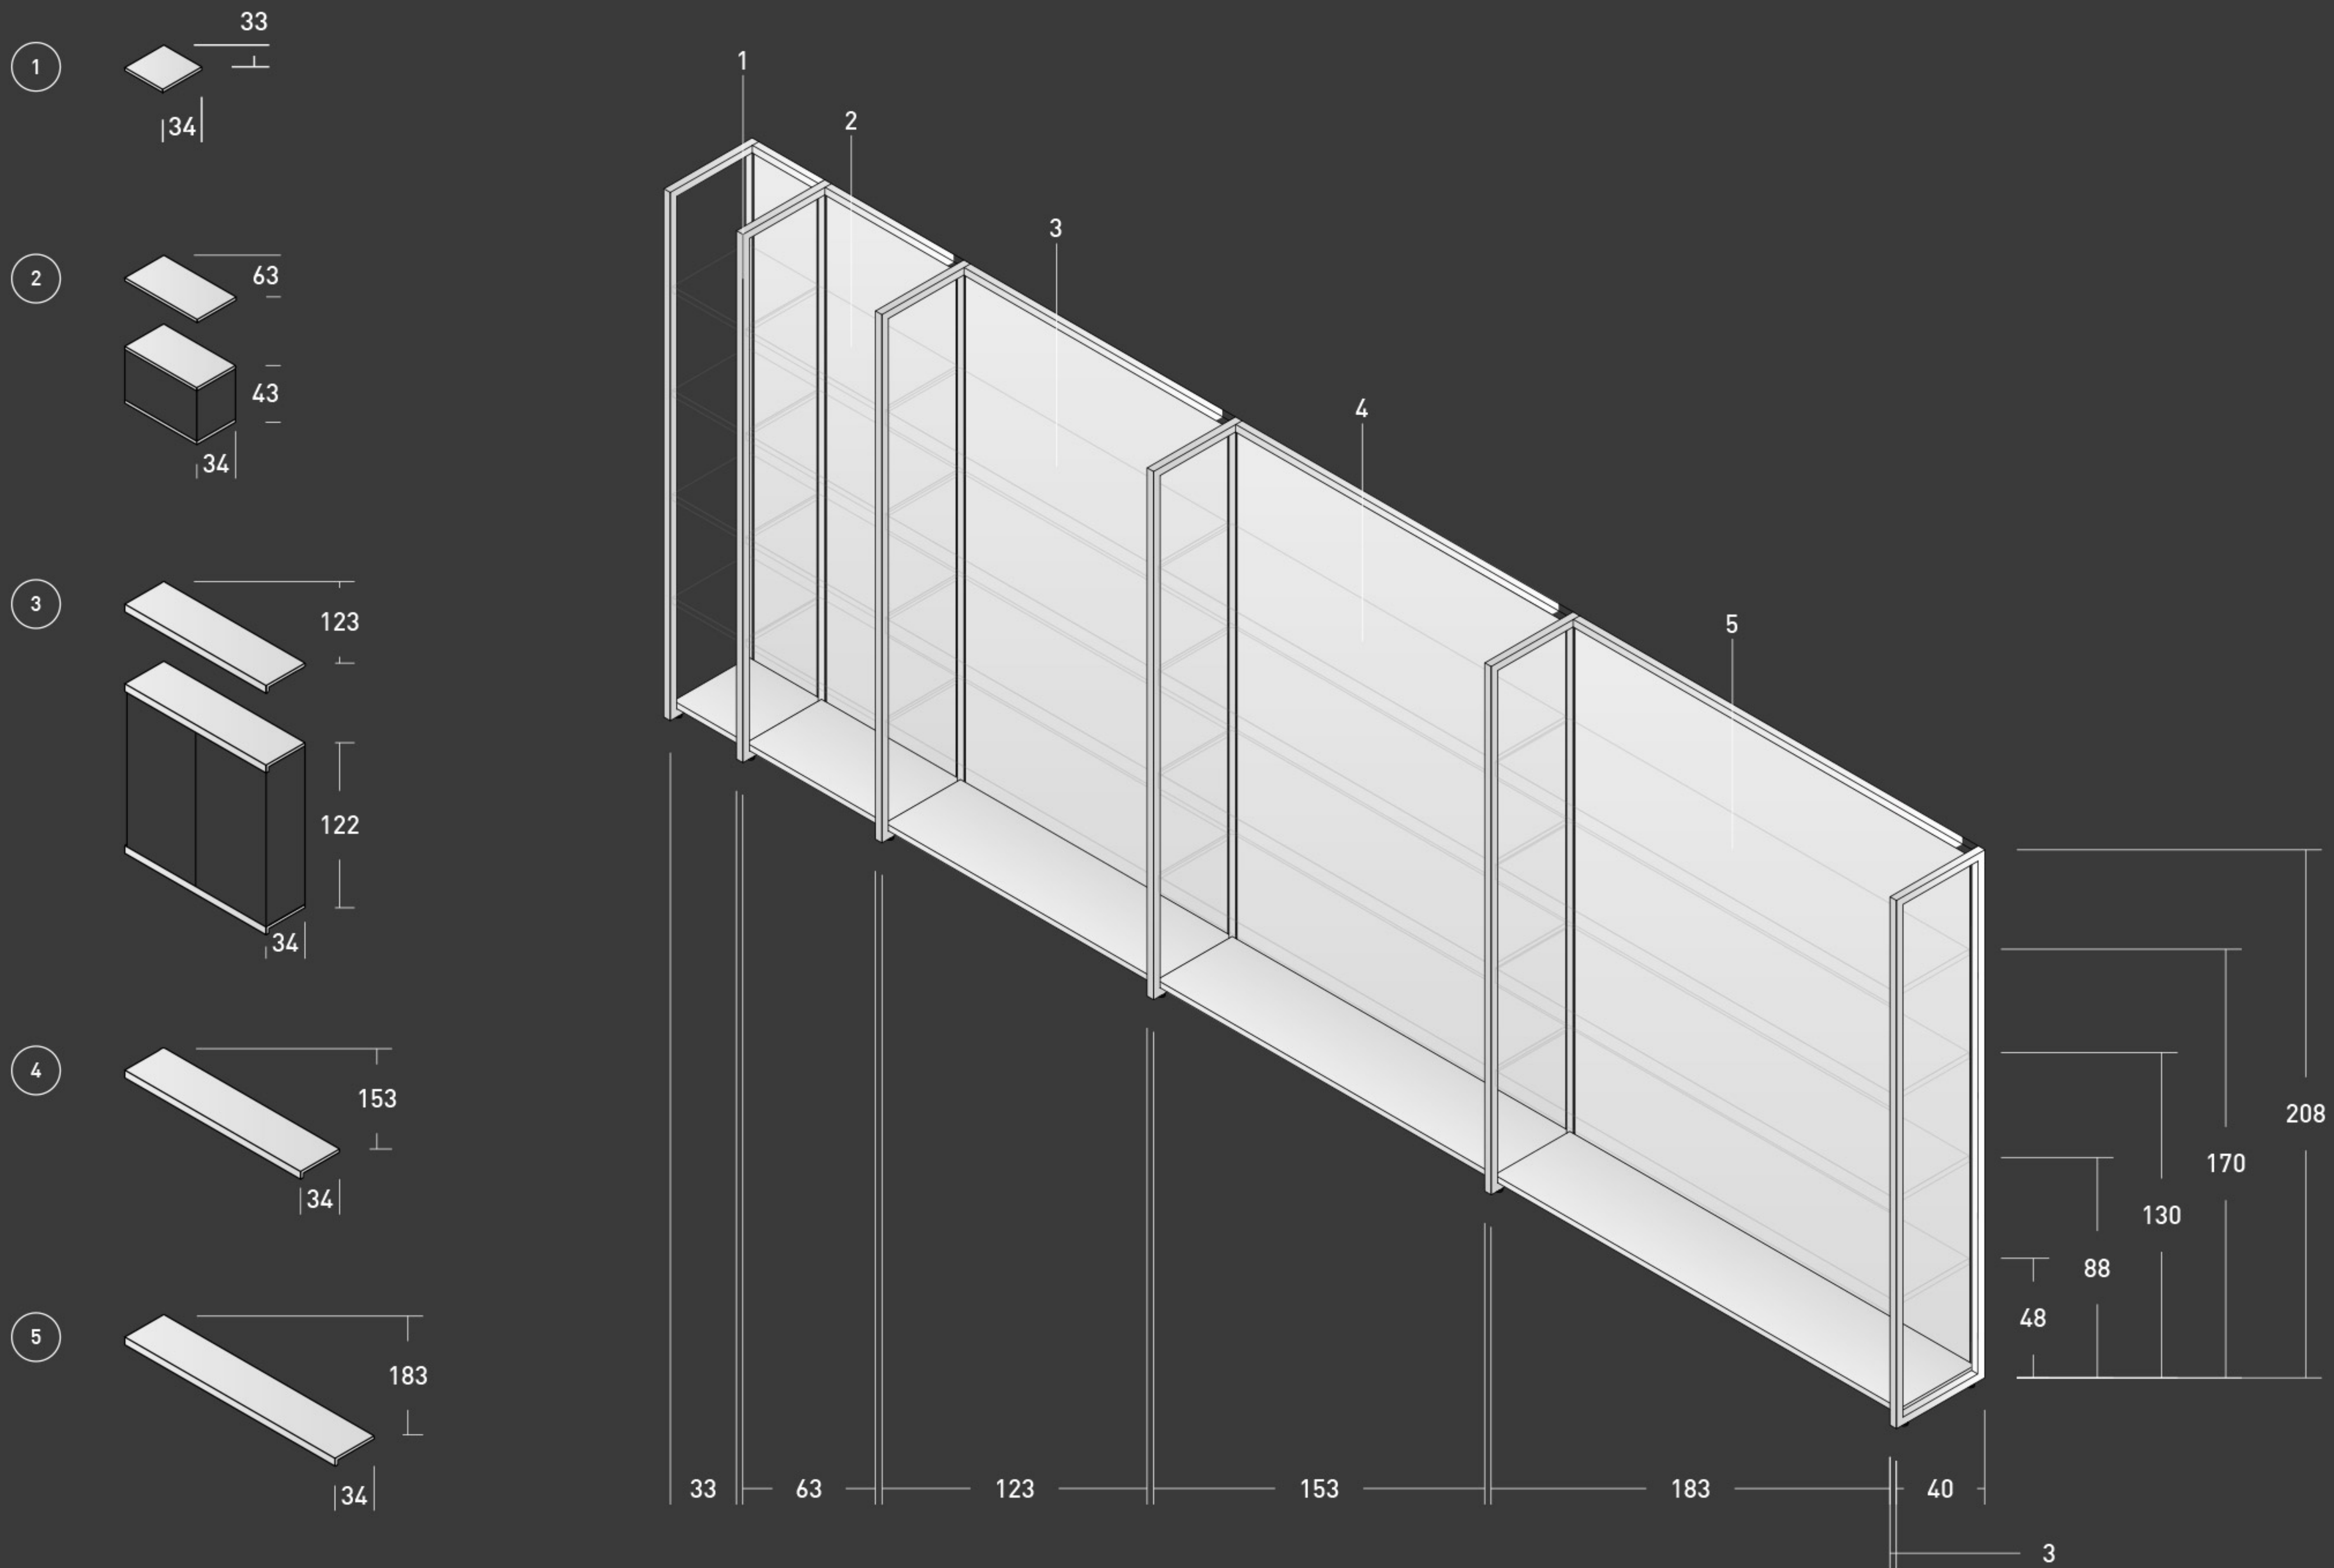

CONTINUUM

design Matteo Nunziati

BOOKCASE

structure finish anodic bronze - gris sablé

finish continuum - epoque - river - style - canaletto rialto walnut - coffee-brown oak

cabinet finish RALL 7037

	module 1	module 2	module 3	module 4	module 5	closing side
connected power	26,5W	30W	37W	40,5W	44W	23W
color temperature	2700 K	2700 K	2700 K	2700 K	2700 K	2700 K
light flux	2650 lm	3000 lm	3700 lm	4050 lm	4770 lm	2300 lm
tension	220 V EU/110 V EU	220 V EU/110 V EU	220 V EU/110 V EU	220 V EU/110 V EU	220 V EU/110 V EU	220 V EU/110 V EU
protection level	IP 20	IP 20	IP 20	IP 20	IP 20	IP 20

light switch type on/off button switch
 remote control with dimmer
 casambi - the exclusive smartlighting device that controls the illumination from a smartphone or tablet