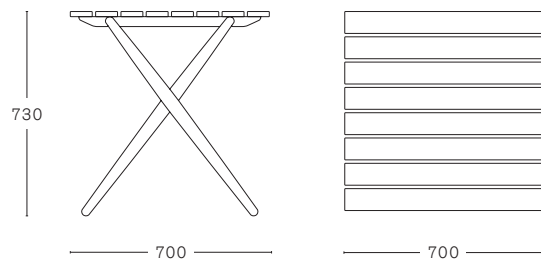

MC 6 FIONDA SIDE CHAIR

BLACK ASH FRAME
Natural Canvas
Orange Canvas

CANVAS ONLY
Natural Canvas
Orange Canvas

NESTING

MAX. PER BOX	GROSS WEIGHT	VOLUME	BOX SIZE
2 CHAIRS	CA. kg 7,00	0,35 m ³	595 x 750 x 795 mm

MC 6 FIONDA TABLE

BLACK ASH FRAME

MAX. PER BOX	GROSS WEIGHT	VOLUME	BOX SIZE
1 TABLE	CA. kg 10,00	0,47 m ³	790 x 710 x 830 mm

NESTING

FINISHINGS

ASH

BLACK
RAL 9005

CANVAS