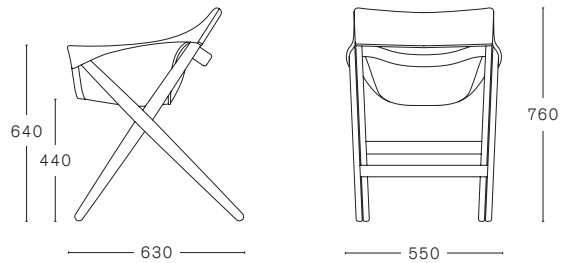

MC 6 FIONDA SIDE CHAIR

BLACK ASH FRAME
Natural Canvas
Orange Canvas

CANVAS ONLY
Natural Canvas
Orange Canvas

NESTING

MAX. PER BOX	GROSS WEIGHT	VOLUME	BOX SIZE
2 CHAIRS	CA. kg 7,00	0,35 m ³	595 x 750 x 795 mm

MC 6 FIONDA TABLE

BLACK ASH FRAME

MAX. PER BOX	GROSS WEIGHT	VOLUME	BOX SIZE
1 TABLE	CA. kg 10,00	0,47 m ³	790 x 710 x 830 mm

NESTING

FINISHINGS

ASH

BLACK
RAL 9005

CANVAS